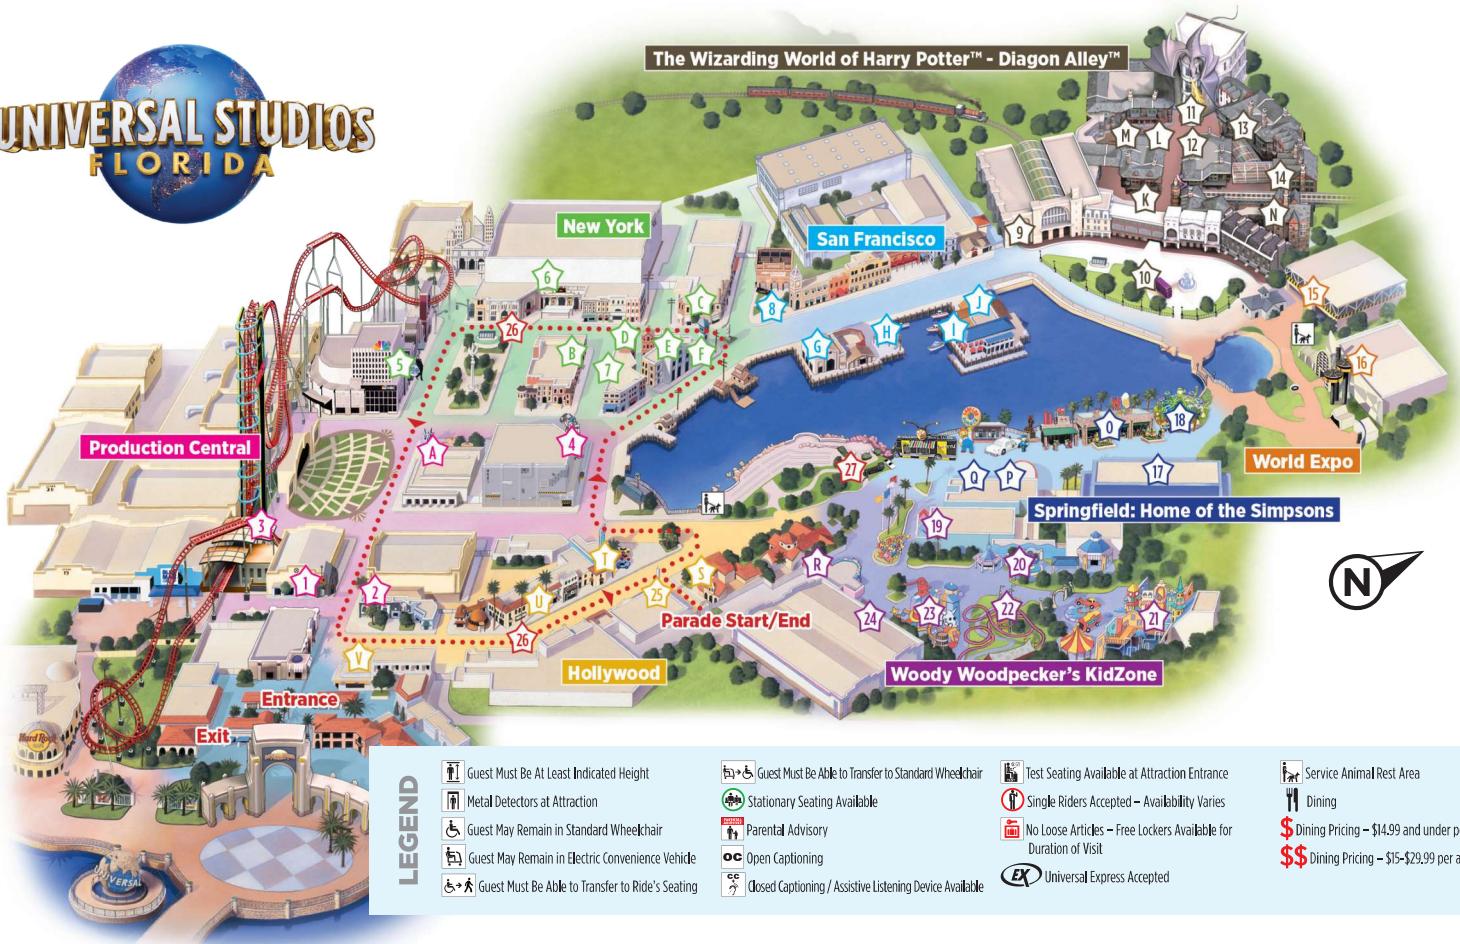

The Wizarding World of Harry Potter™ - Diagon Alley™

LEGEND

- Guest Must Be At Least Indicated Height
- Metal Detectors at Attraction
- Guest May Remain in Standard Wheelchair
- Guest May Remain in Electric Convenience Vehicle
- Guest Must Be Able to Transfer to Ride's Seating
- Guest Must Be Able to Transfer to Standard Wheelchair
- Stationary Seating Available
- Parental Advisory
- Open Captioning
- Closed Captioning / Assistive Listening Device Available
- Test Seating Available at Attraction Entrance
- Single Riders Accepted - Availability Varies
- No Loose Articles - Free Lockers Available for Duration of Visit
- Universal Express Accepted
- Service Animal Rest Area
- Dining
- Dining Pricing - $14.99 and under per adult
- Dining Pricing - $15-$29.99 per adult

UNIVERSAL STUDIOS FLORIDA PARK MAP

Production Central

- 1 Despicable Me Minion Mayhem 40"/102cm
- 2 Shrek 4-D
- 3 Hollywood Rip Ride Rockit 51"-59" / 130-150cm
- 4 TRANSFORMERS™: The Ride-3D 40"/102cm
- A Universal Studios' Classic Monsters Cafe $

New York

- 5 Race Through New York Starring Jimmy Fallon 40"/102cm
- 6 Revenge of the Mummy 48"/122cm
- 7 The Blues Brothers® Show
- B Finnegan's Bar & Grill $$
- C Louie's Italian Restaurant $
- D Auntie Anne's Pretzels $
- E Ben & Jerry's Ice Cream $
- F Starbucks® $

San Francisco

- 8 Fast & Furious – Supercharged 40"/102cm
- G Richter's Burger Co. $
- H Chez Alcatraz $
- I Lombard's Seafood Grille $$
- J San Francisco Pastry Company $

The Wizarding World of Harry Potter™ - Diagon Alley™

- 9 Hogwarts™ Express* – King's Cross Station *Park-to-Park admission ticket or Annual Pass required. Additional restrictions apply.
- 10 Knight Bus™
- 11 Harry Potter and the Escape from Gringotts™ 42"/107cm
- 12 Ollivanders™
- 13 Gringotts™ Money Exchange
- 14 The Tales of Beedle the Bard™ / Celestina Warbeck and the Banshees
- K Leaky Cauldron™ $
- L Florean Fortescue's Ice-Cream Parlour $
- M Fountain of Fair Fortune $
- N The Hopping Pot $

World Expo

- 15 FEAR FACTOR LIVE
- 16 MEN IN BLACK™ Alien Attack™ 42"/107cm

Springfield: Home of the Simpsons

- 17 The Simpsons Ride™ 40"/102cm
- 18 Kang & Kodos' Twirl 'n' Hurl
- O Duff Brewery $
- P Fast Food Boulevard™ $
- Q Moe's Tavern $

Woody Woodpecker's KidZone

- 19 Animal Actors on Location!
- 20 A Day in the Park with Barney™
- 21 Curious George Goes To Town™
- 22 Woody Woodpecker's Nuthouse Coaster 36"/91cm
- 23 Fievel's Playland
- 24 E.T. Adventure 34"/86cm
- R KidZone Pizza Company $

Hollywood

- 25 Universal Orlando's Horror Make-up Show
- S Cafe La Bamba $$
- T Mel's Drive-In $
- U Schwab's Pharmacy $
- V TODAY Cafe $

Park-Wide Performances

- 26 Universal's Superstar Parade
- 27 Universal Orlando's Cinematic Celebration

For Guest Services or Dining Reservations dial 407-224-4233.
For theme park tickets or more information visit www.universalorlando.com.